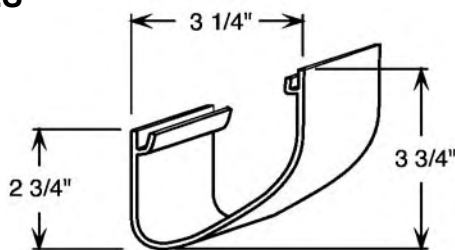

AM 282S

Available From Stock

Wattage	Length	Packaging
15	17 7/8"	48
20	23 7/8"	48
30	35 7/8"	24
40	47 7/8"	24

Stock parts are smooth translucent white acrylic.