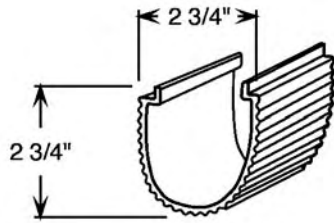

### Available From Stock

Wattage	Length	Packaging
15	18"	48
20	24"	48
30	36"	24
40	48"	24

Stock parts are ribbed translucent white acrylic.