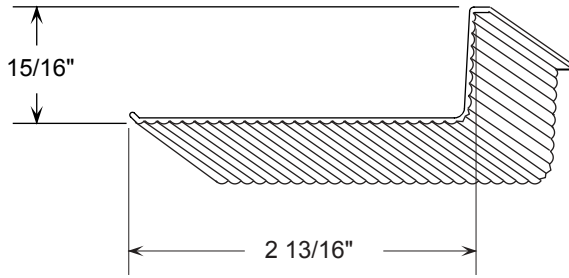

UC 320

Stock parts are ribbed translucent white acrylic.

Available from Stock

Wattage	Length	Packaging
8	12 1/8"	144
Double 8	24 3/8"	72
13	21 1/8"	144
Double 13	42 3/8"	72
8/13	33 3/8"	72