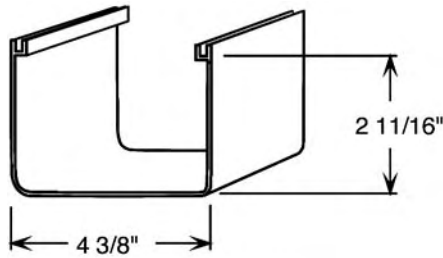

AM 555S

Available from Stock

Wattage	Length	Packaging
15	17 7/8"	48
20	23 7/8"	48
30	35 7/8"	24
40	47 7/8"	24

Stock parts are smooth translucent white acrylic.