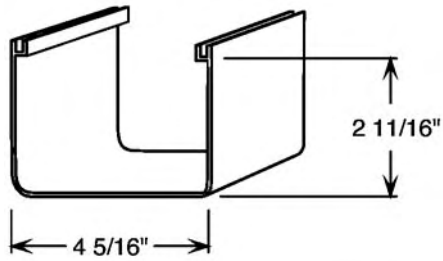

AM 555P

Available from Stock

Wattage	Length	Packaging
15	17 7/8"	48
20	23 7/8"	48
30	35 7/8"	24
40	47 7/8"	24

Stock parts are clear acrylic. Sides have linear prisms. Bottom is pattern 12.