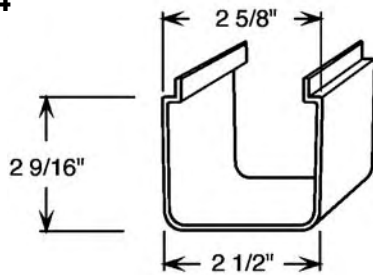

### Available From Stock

Wattage	Length	Packaging
15	18"	48
20	24"	48
30	36"	24
40	48"	24

Stock parts are ribbed translucent white acrylic.

### Available From Stock

Wattage	Length	Packaging
15	18"	48
20	24"	48
30	36"	24
40	48"	24

Stock parts are smooth translucent white acrylic.