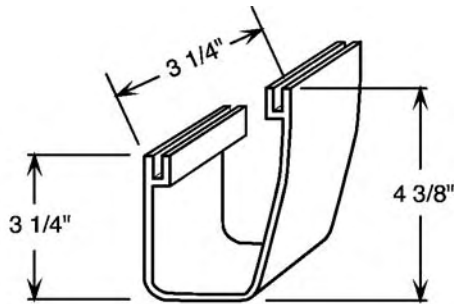

AM 889

Stock parts are smooth translucent white acrylic.

Available from Stock

Wattage	Length	Packaging
15	17 7/8"	48
20	23 7/8"	48
30	35 7/8"	24
40	47 7/8"	24