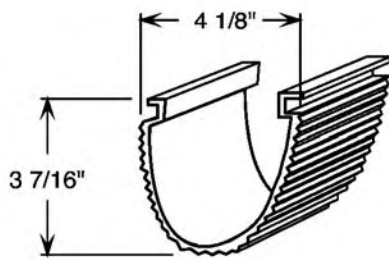

CR 159

Available from Stock

Wattage	Length	Packaging
20	23 15/16"	40
30	35 15/16"	20
40	47 15/16"	20

Stock parts are ribbed translucent white acrylic. Parts can be run in clear acrylic on special order.