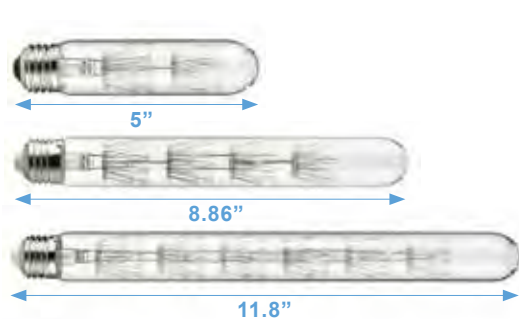

T10

120V | 20000 HOURS | MEDIUM (E26) | 24 PACK |

ITEM#	DESCRIPTION	LUMENS	WATTAGE
80622	T10/LED/SF/1.5W/CL/23K	100	1.5
80624	T10/LED/SF/2.4W/CL/23K	140	2.4
80626	T10/LED/SF/3W/CL/23K	190	3