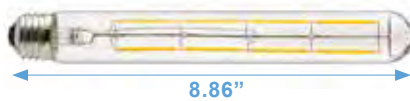

120V | 15,000 HOURS | MEDIUM (E26) | 24 PACK |

ITEM#	DESCRIPTION	LUMENS	WATTAGE
80610	T10/LED/AQ/2W/22K/CL	200	2

ITEM#	DESCRIPTION	LUMENS	WATTAGE
80612	T10/LED/AQ/5W/22K/CL	380	6

120V | 25,000 HOURS | MEDIUM (E26) | 24 PACK |

ITEM#	DESCRIPTION	LUMENS	WATTAGE
80614	T10/LED/AQ/6W/22K/CL	450	6