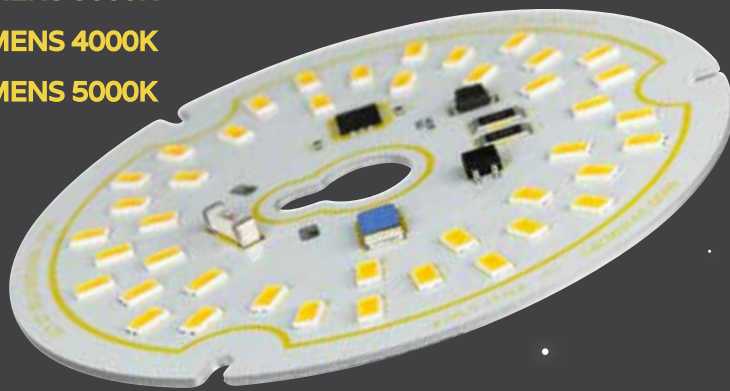

Call your Sales Representative to discuss your project

Call RP Supply at 215-396-9400 to place your order today!