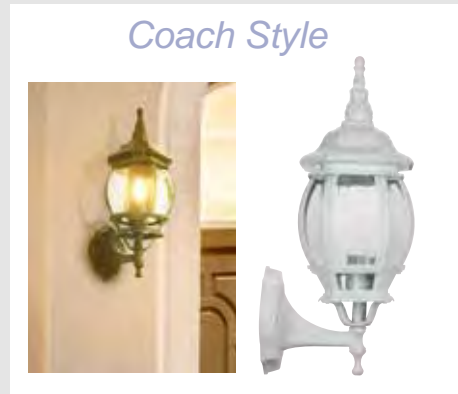

Polycarbonate Outdoor Fixtures

CUSTOMIZED SOLUTION | LED/ INCANDESCENT/ FLUORESCENT OPTIONS AVAILABLE | LEAD TIME REQUIRED
outdoor

- Molded of Durable Non-Corrosive UV Resistant Resins
- Acrylic Diffuser & Polycarbonate Base
- Post Models Fit Most 3 Inch Diameter Posts (Not Included)
- UL Listed For Wet Locations
- 120V
- Available in black and white coating; clear or frosted lens

RoHS
compliant

Orchid Style

Protek Style

Century Style

Nautical Style

Coach Style

Octagonal Style

Globe Style

Eurostyle

Carriage Style

Call RP Supply at 215-396-9400 to place your order today!

Decorative Wall Lantern

LANTERN
outdoor

5
year warranty

120V | 35,000 HOURS | 6 PACK |

ITEM#	DESCRIPTION	LUMENS	WATTAGE
ETL 49025	LFX/DOD/L/6/12W/30K	600	12
ETL 49026	LFX/DOD/L/8/15W/30K	800	15