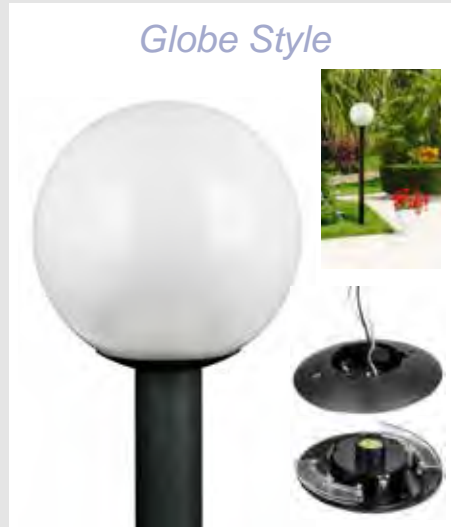

Polycarbonate Outdoor Fixtures

CUSTOMIZED SOLUTION | LED/ INCANDESCENT/ FLUORESCENT OPTIONS AVAILABLE | LEAD TIME REQUIRED
outdoor

- Molded of Durable Non-Corrosive UV Resistant Resins
- Acrylic Diffuser & Polycarbonate Base
- Post Models Fit Most 3 Inch Diameter Posts (Not Included)
- UL Listed For Wet Locations
- 120V
- Available in black and white coating; clear or frosted lens

RoHS
compliant

Orchid Style

Protek Style

Century Style

Nautical Style

Coach Style

Octagonal Style

Globe Style

Eurostyle

Carriage Style

Call RP Supply at 215-396-9400 to place your order today!

Decorative Wall Lantern

LANTERN
outdoor

5
year warranty

120V | 35,000 HOURS | 6 PACK |

ITEM#	DESCRIPTION	LUMENS	WATTAGE
ETL 49025	LFX/DOD/L/6/12W/30K	600	12
ETL 49026	LFX/DOD/L/8/15W/30K	800	15

Tubular
outdoor

120V | 35,000 HOURS | 6 PACK |

UP&DOWN

ITEM#	DESCRIPTION	LUMENS	WATTAGE
ETL 49028	LFX/DOD//T/4/12W/30K	800	12

DOWN OR UP

ITEM#	DESCRIPTION	LUMENS	WATTAGE
ETL 49027	LFX/DOD/T/4/8W/30K	500	8

Arch Series | Indoor/Outdoor