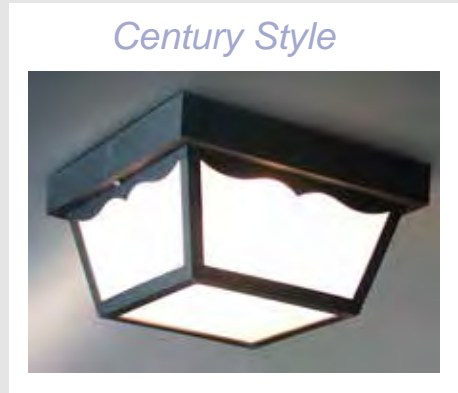

Polycarbonate Outdoor Fixtures

CUSTOMIZED SOLUTION | LED/ INCANDESCENT/ FLUORESCENT OPTIONS AVAILABLE | LEAD TIME REQUIRED
outdoor

- Molded of Durable Non-Corrosive UV Resistant Resins
- Acrylic Diffuser & Polycarbonate Base
- Post Models Fit Most 3 Inch Diameter Posts (Not Included)
- UL Listed For Wet Locations
- 120V
- Available in black and white coating; clear or frosted lens

RoHS
compliant

Orchid Style

Protek Style

Century Style

Nautical Style

Coach Style

Octagonal Style

Globe Style